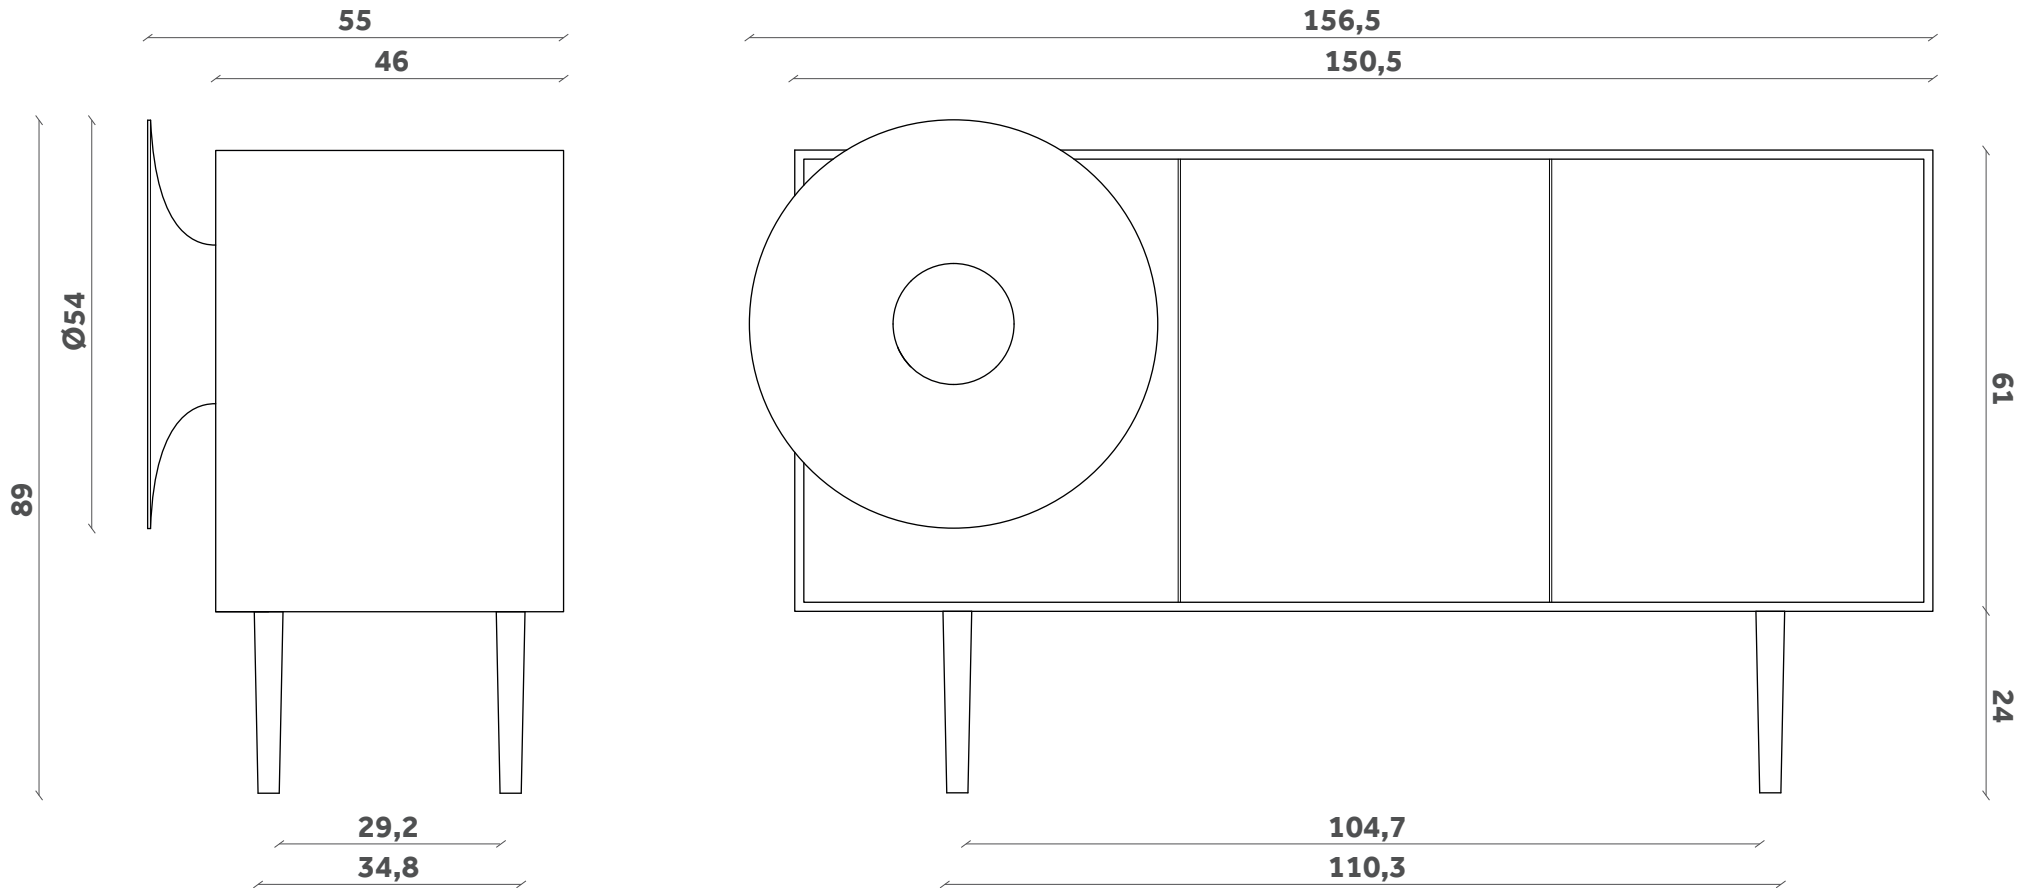

# CARUSO

Madia/Cabinet

Design Paolo Cappello

**BF 37**

1 ripiano interno in vetro

1 inner glass shelf

# CARUSO XL

Madia/Cabinet

Design Paolo Cappello

**BF 38**

1 ripiano interno in vetro

1 inner glass shelf