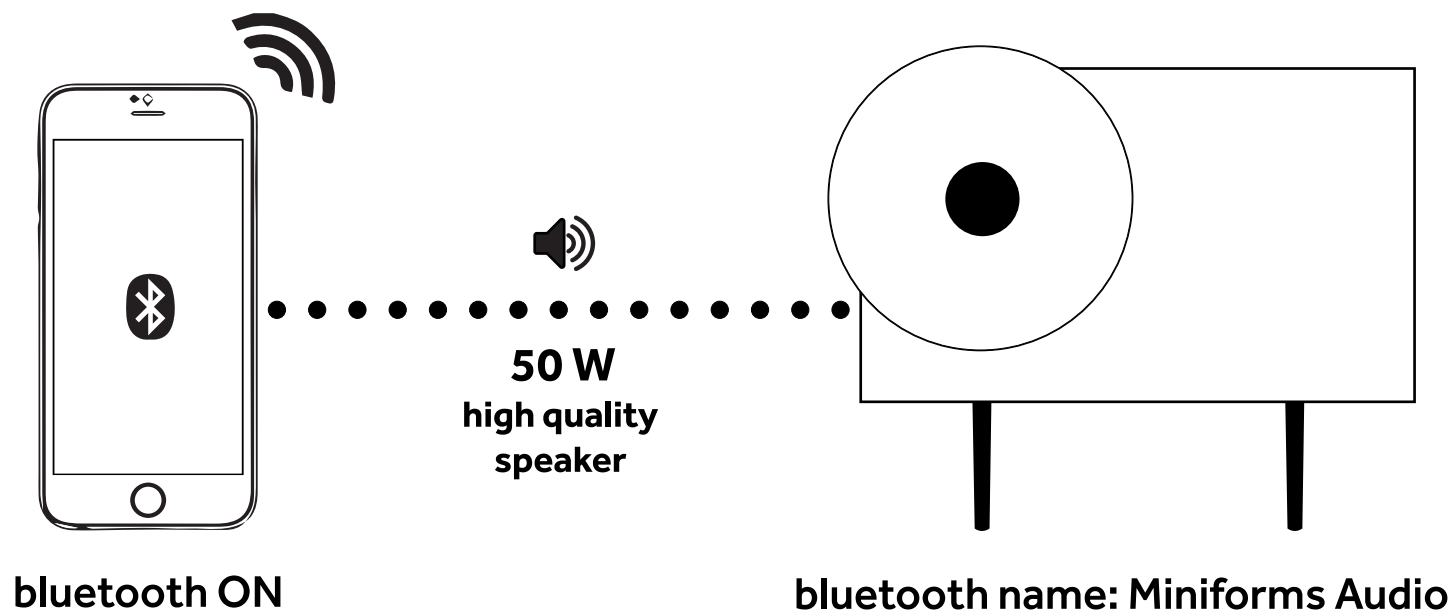

### Gambe Legs

#### Laccati / Lacquer

Black  
Ral: 9005

**Impianto audio integrato**  
*Integrated audio system*

**50 W**  
high quality  
speaker

bluetooth ON

bluetooth name: Miniforms Audio

get for free the  
official App