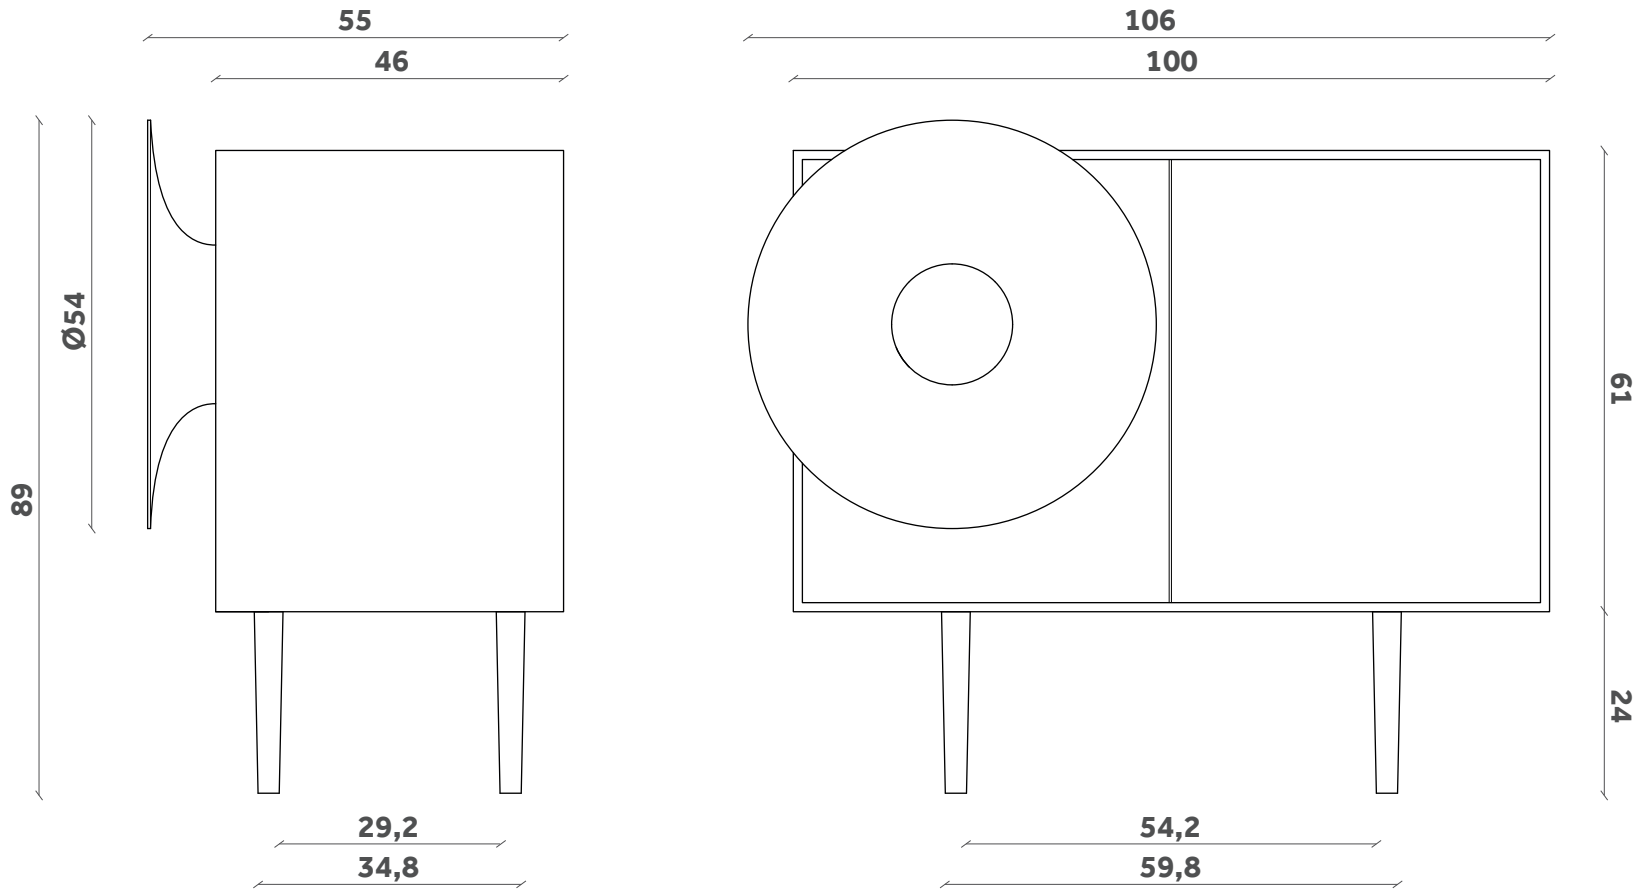

# CARUSO

Madia/Cabinet

Design Paolo Cappello

**BF 37**

1 ripiano interno in vetro

1 inner glass shelf

# CARUSO XL

Madia/Cabinet

Design Paolo Cappello

**BF 38**

1 ripiano interno in vetro

1 inner glass shelf